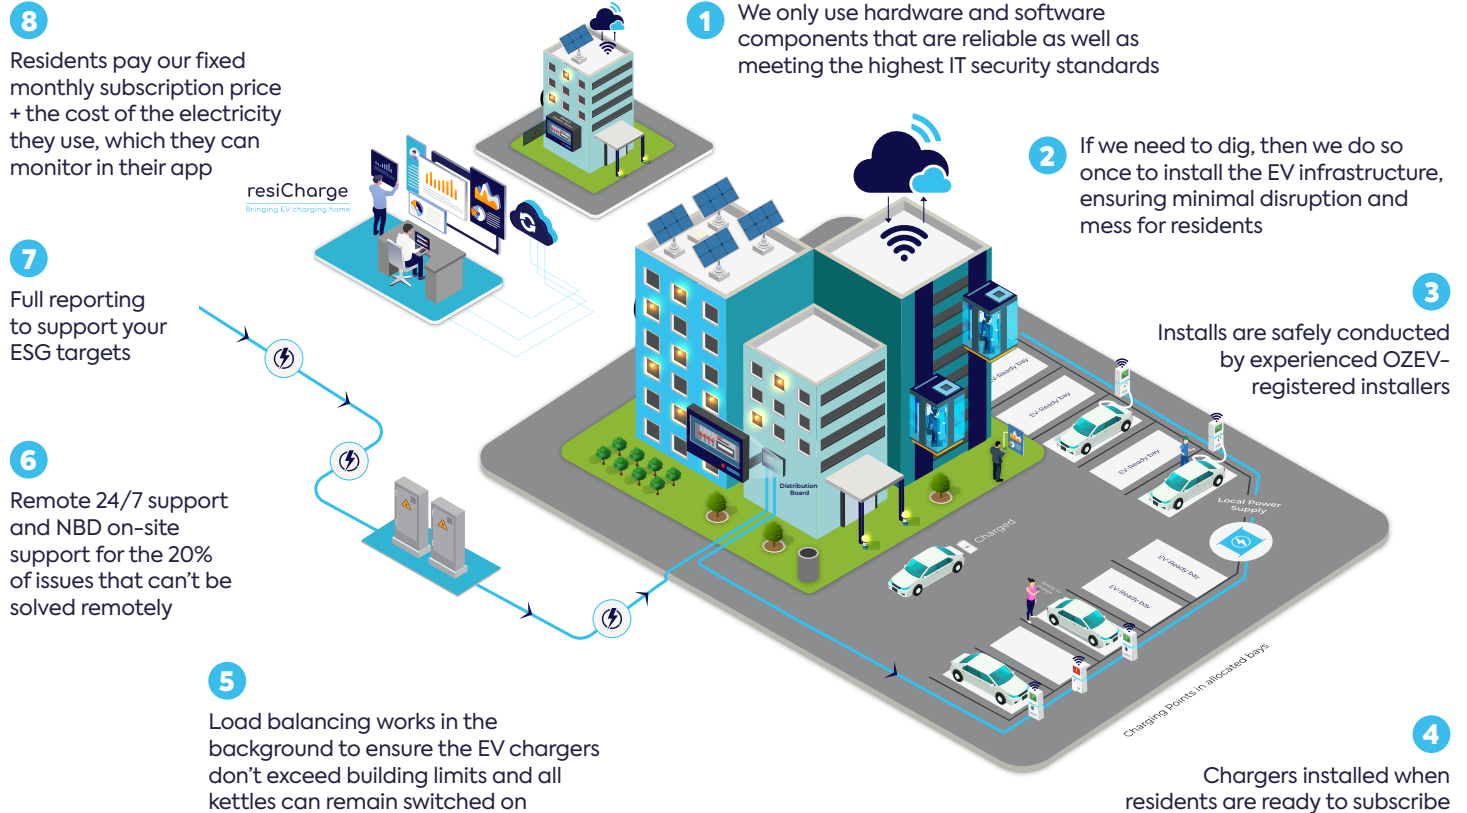

Our end-to-end solution

resiCharge

Bringing EV charging home

Welcome to resiCharge

With EV adoption growing rapidly, the standard for residential blocks will be dedicated charging points installed in residents' allocated parking bays – everyone should have the right and ability to charge their car where they normally park - at home.

As your specialist EV charging partner, we will support you every step of the way to deliver this new standard in your existing and new blocks. resiCharge will enable arrangement of funding, the design and installation of the infrastructure, and then the connection of fully managed chargers when your residents are ready to subscribe.